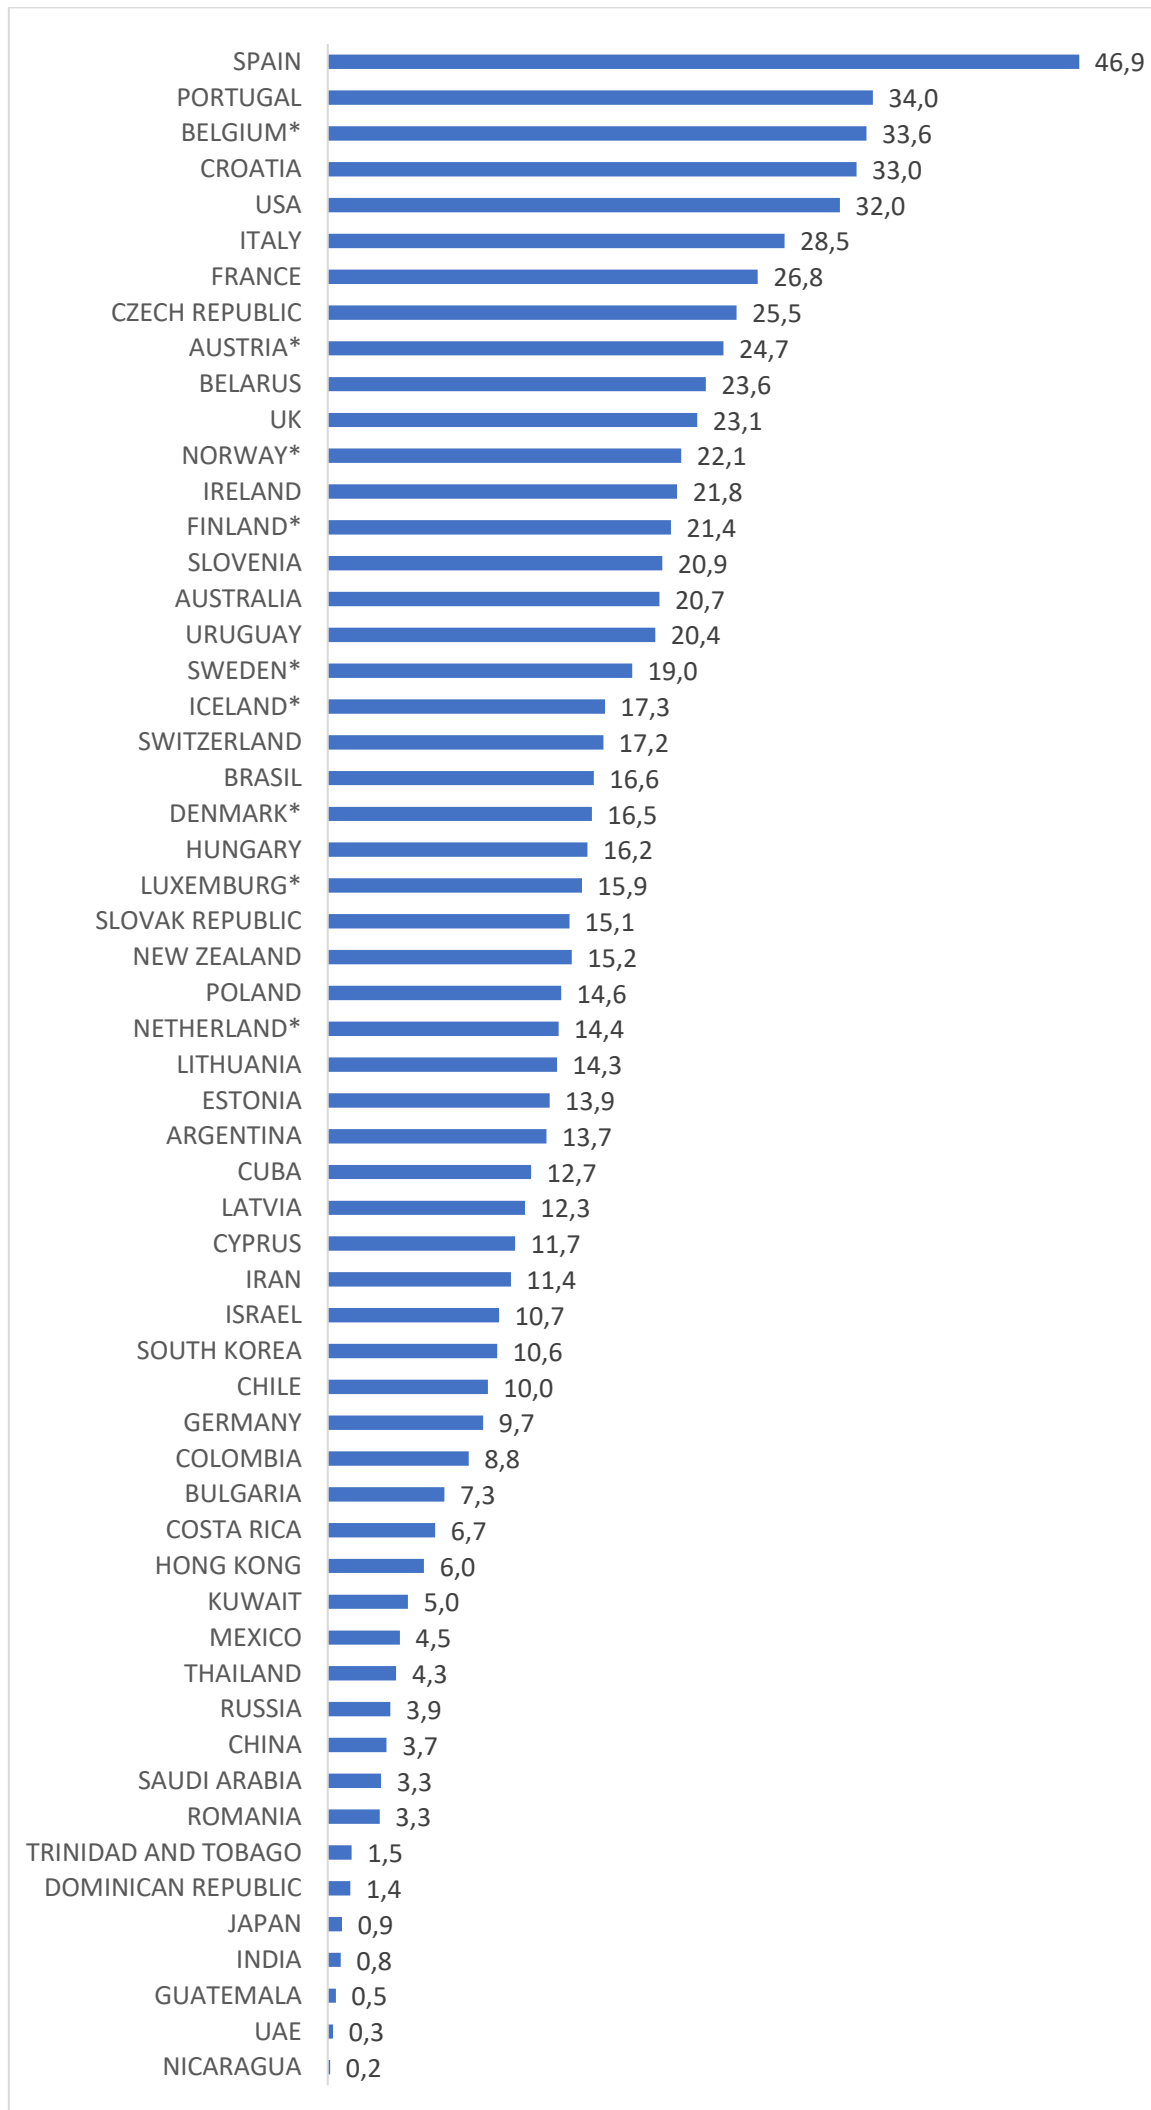

WORLDWIDE ACTUAL DECEASED ORGAN DONORS 2017 (pmp)

*Utilized Donors